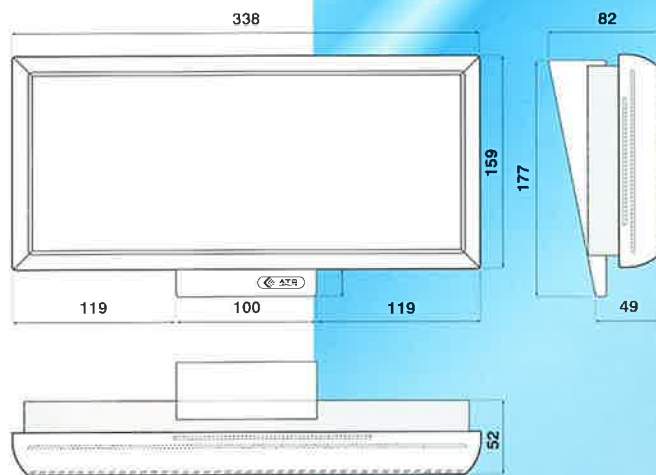

AGENA

GENERAL FEATURES

AGENA Ref : HDG 149P

VEGA Ref : HDG 155P

GALAXY Ref : HCA 155P

- Power supply 220, 240V - 50, 60 Hz - 20 VA
- Lithium battery backup
- Automatic operation : Free-standing, signal reception (1/2 min, 1 min serial or parallel 12-24V)
- MSW radio synchronisation
- Automatic summer/winter time changes
- GMT, BST and other time zones
- Alternate time/date display (AGENA)
- Choice of language for date display (English, French, German, Spanish, Italian, Dutch)