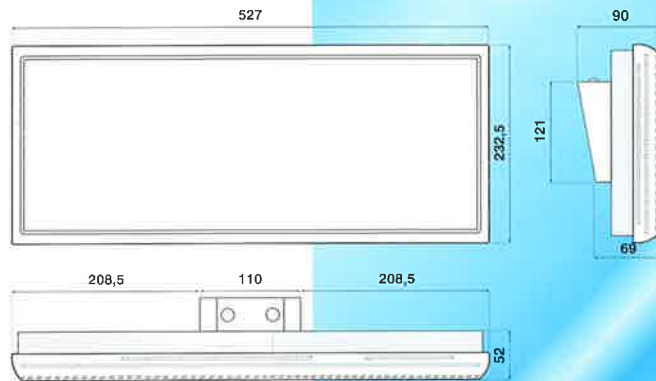

DIMENSIONS

VEGA - GALAXY